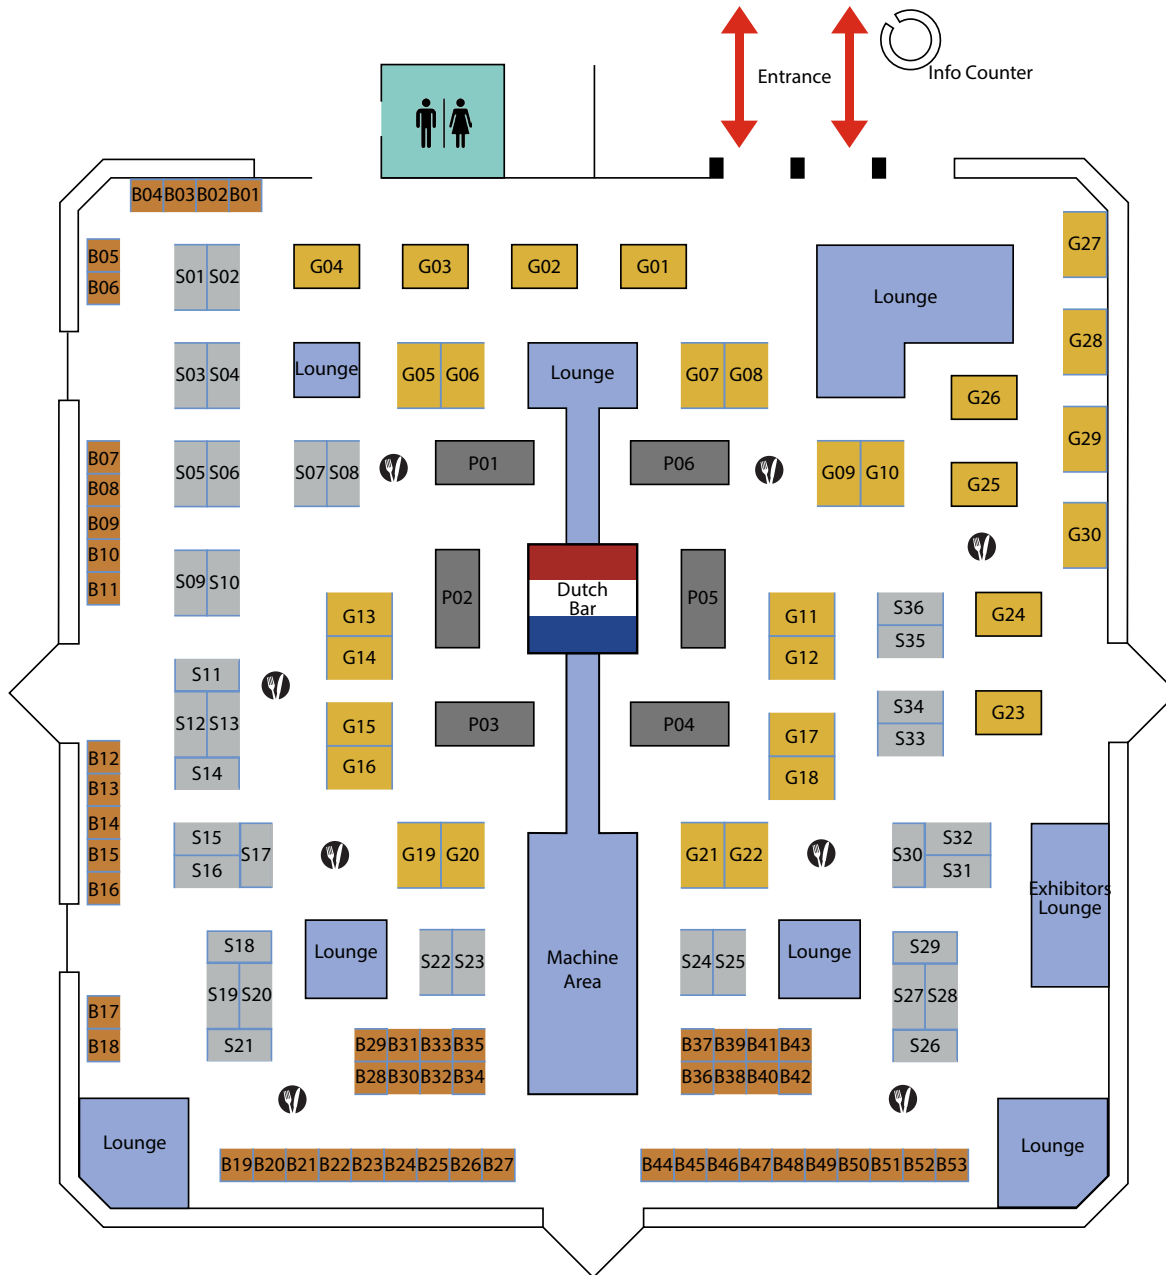

FTTH Conference 2019

Exhibition Hall

Limited Edition Gold booths:

G01, G02, G03, G04, G23, G24, G25, G26

Gold free set-up booths:

G05, G06, G07, G08, G09, G10, G11, G12, G13, G14, G15, G16, G17, G18, G19, G20, G21, G22, G27, G28, G29, G30

Silver free set-up booths:

S01, S02, S03, S04, S05, S06, S07, S08, S09, S10, S11, S14, S17, S18, S21, S22, S23, S24, S25, S26, S29, S30, S33, S34, S35, S36

LEGEND:

-  6pcs. Platinum booths
9x4m
-  30pcs. Gold booths
6x4m
-  36pcs. Silver booths
6x3m
-  53pcs. Bronze booths
3x3m
-  Shell scheme wall