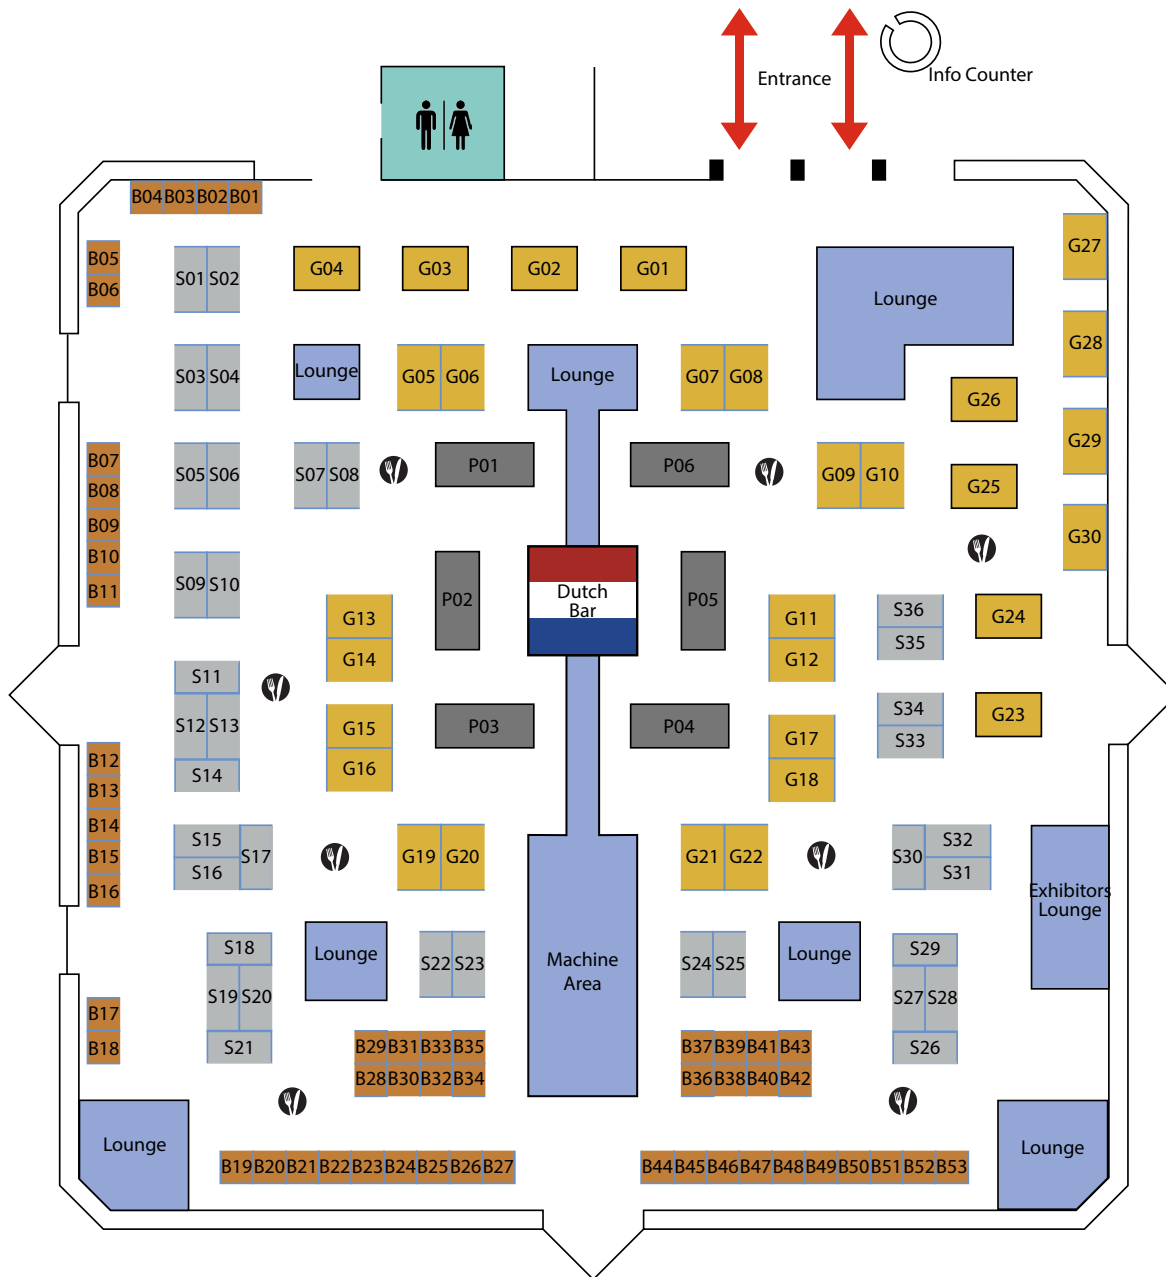

## Exhibition Hall

### Limited Edition Gold booths:

G01, G02, G03, G04, G23, G24, G25, G26

### Gold free set-up booths:

G05, G06, G07, G08, G09, G10, G11, G12, G13, G14, G15, G16, G17, G18, G19, G20, G21, G22, G27, G28, G29, G30

### LEGEND:

-  6pcs. Platinum booths  
9x4m
-  30pcs. Gold booths  
6x4m
-  36pcs. Silver booths  
6x3m
-  53pcs. Bronze booths  
3x3m
-  Shell scheme wall